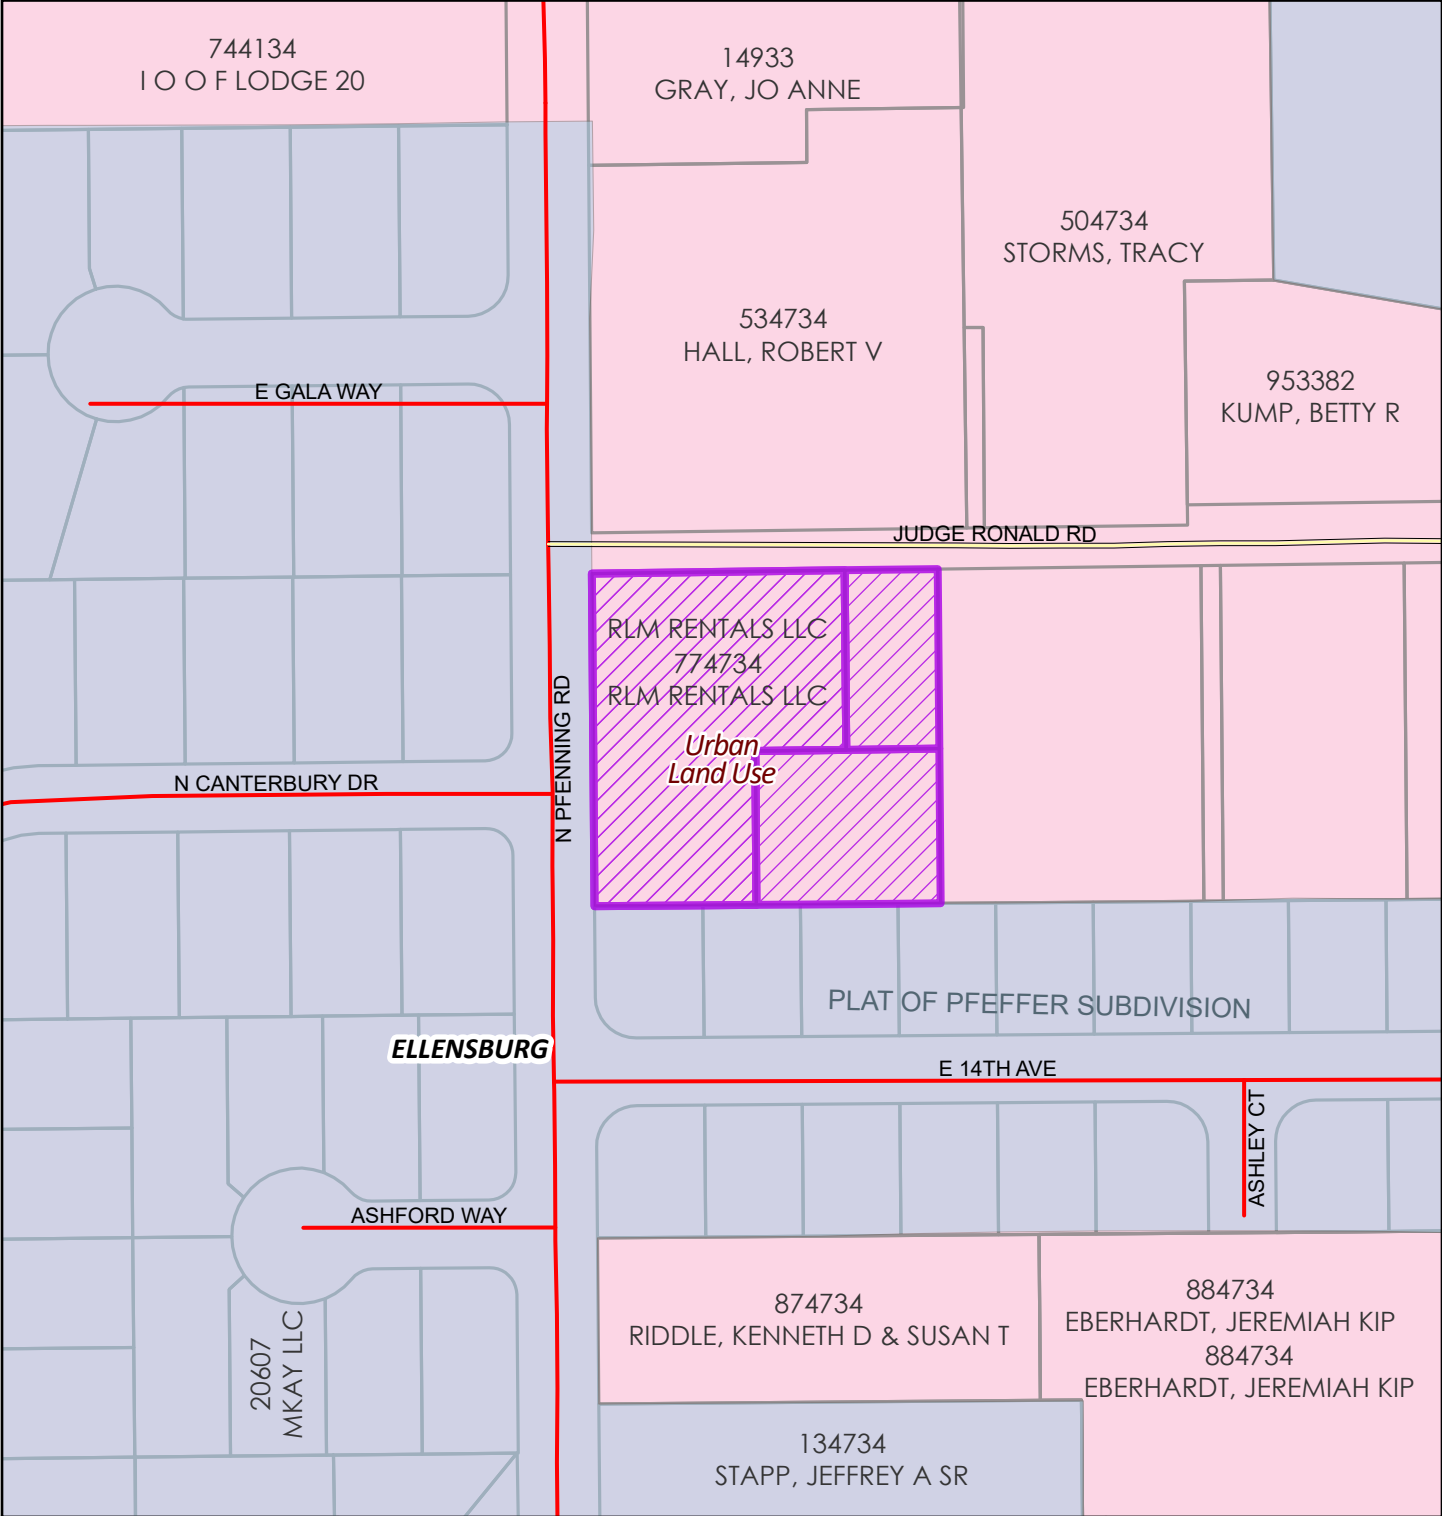

BL-26-00006 RLM Rentals

Land Use

2026

Coordinate System: NAD 1983 StatePlane Washington South FIPS 4602 Feet